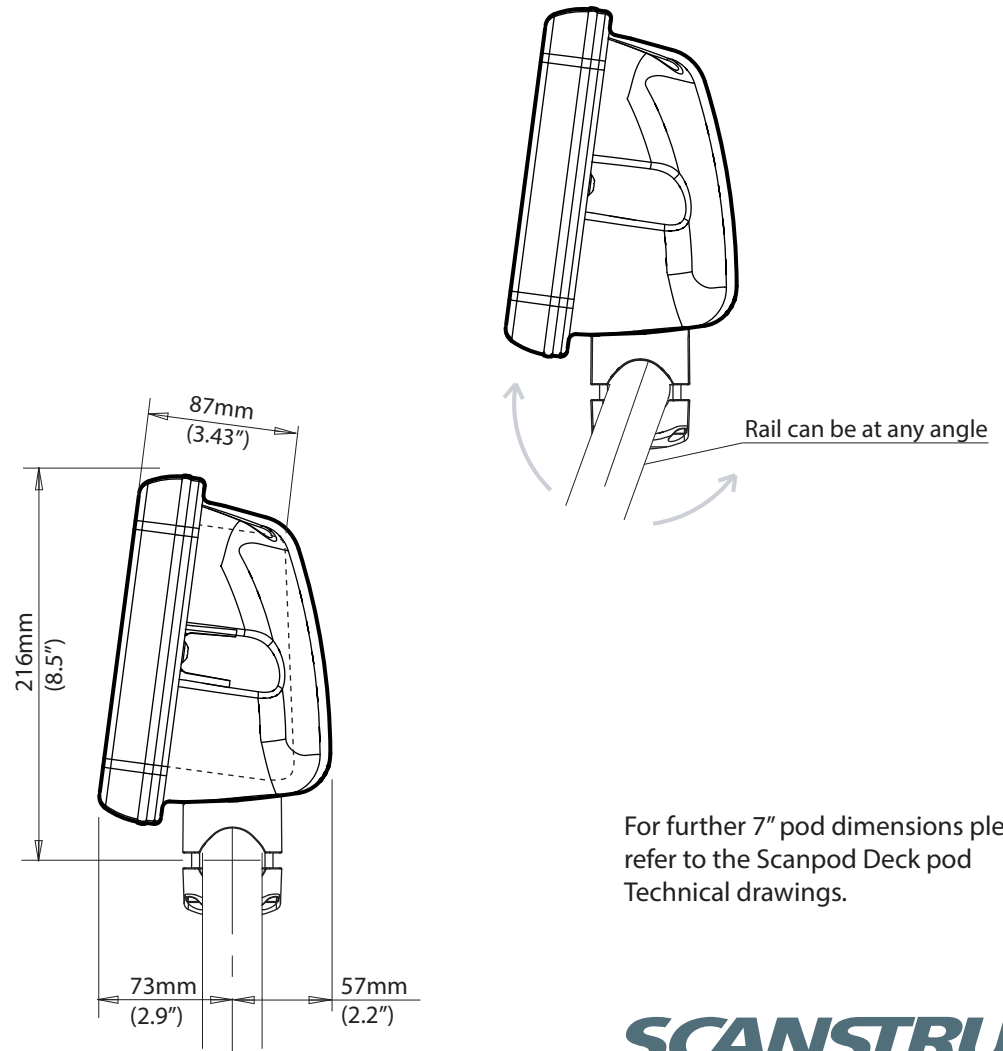

Rail Mounted Pod - Ultra Compact - Up to 7" displays (SPR-7S-RM)

For help & information
email: sales@scanstrut.com
tel: +44 (0) 1392 531280

For further 7" pod dimensions please refer to the Scanpod Deck pod Technical drawings.

SCANSTRUT.