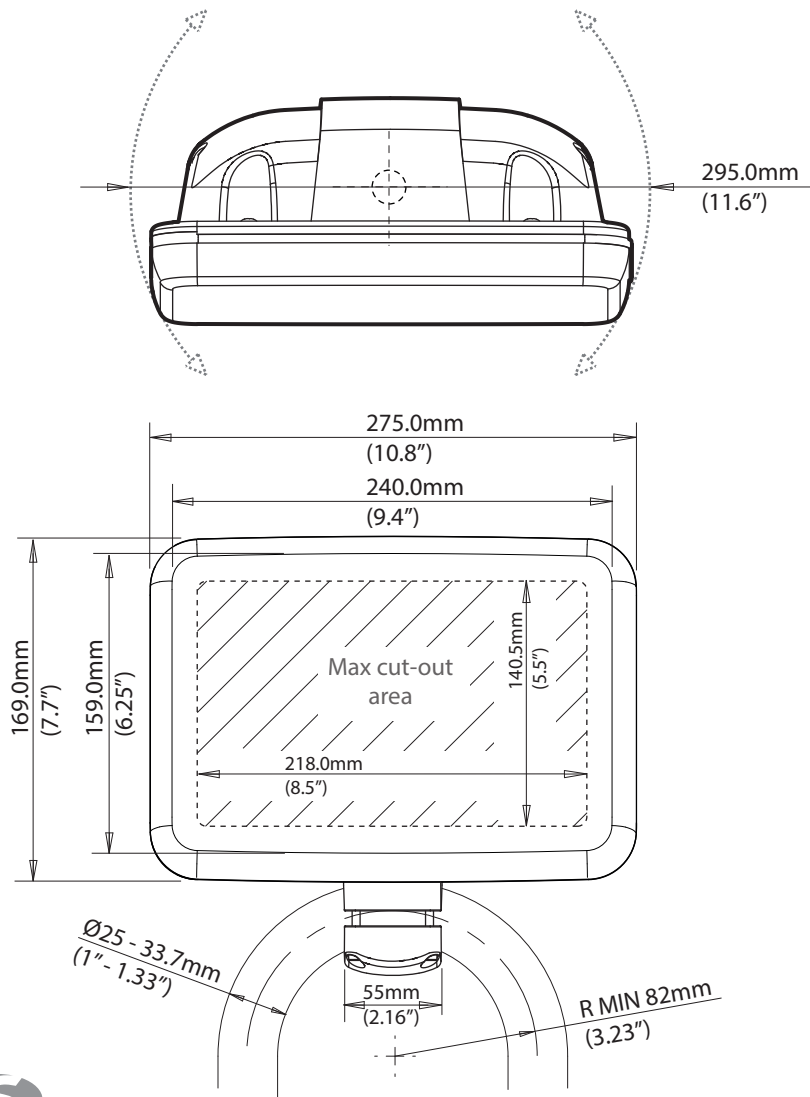

Rail Mounted Pod - Ultra Compact - Up to 7" displays (SPR-7S-RM)

For help & information
email: sales@scanstrut.com
tel: +44 (0) 1392 531280

For further 7" pod dimensions please refer to the Scanpod Deck pod Technical drawings.

SCANSTRUT.