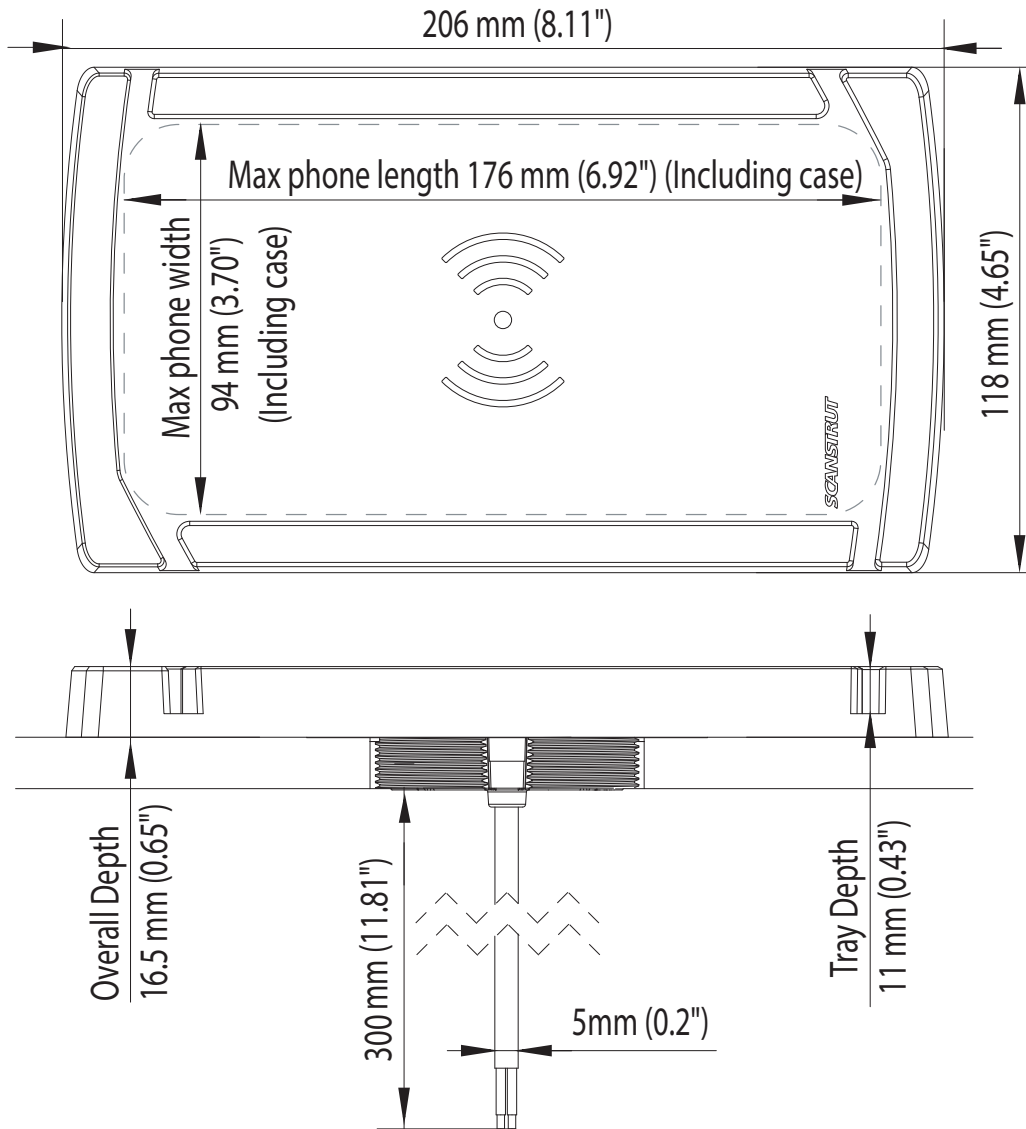

## Electrical info (SC-CW-07E charger):

- Input Voltage Range: 10-30V DC (12/24V system)
- Input current max: 1.5A
- Output Power: 5W (5V,1A)
- Standby Power Draw : < 0.03W
- Qi, CE, FCC, ROHS Certified.

Waterproof Rating: IPX6

**SCANSTRUT**®