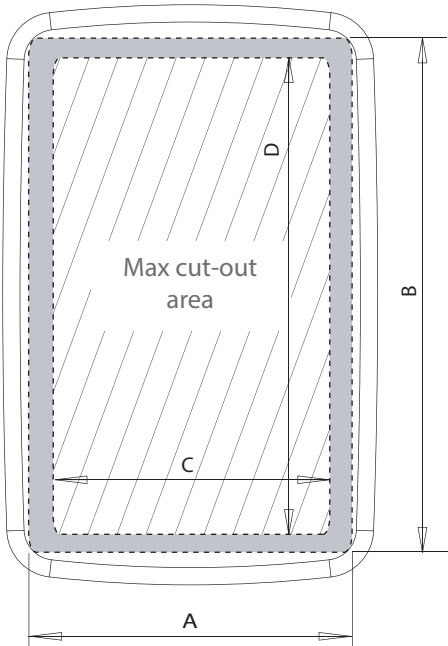

SPM-3i-W and SPM-4i-W Mast Pod

Email: sales@scanstrut.com Email: usasales@scanstrut.com

	A mm / inches	B mm / inches	C mm / inches	D mm / inches	E mm / inches	F mm / inches
SPM-3i-W	121/4.8	295/11.6	182/7.2	350/13.8	72/2.8	180/7.1
SPM-4i-W		515/20.3	185/7.3	563/22.2		210/8.3