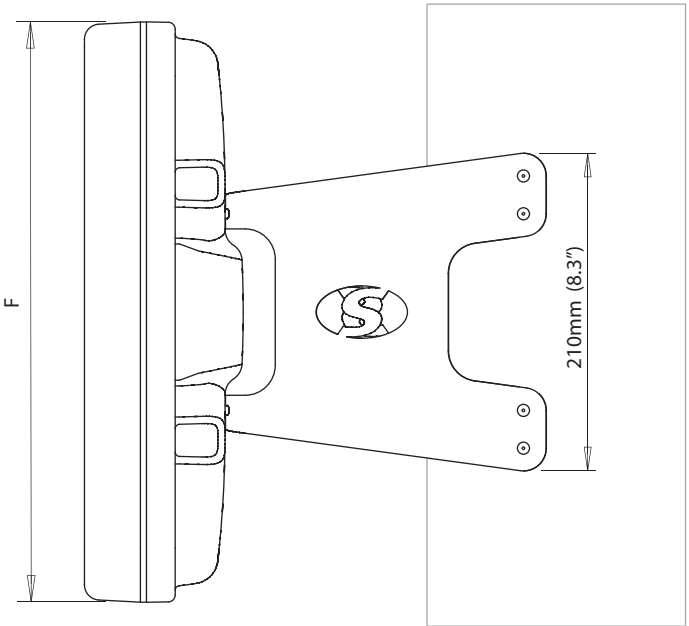

SPM-3i-W and SPM-4i-W Mast Pod

Email: sales@scanstrut.com Email: usasales@scanstrut.com

	A mm / inches	B mm / inches	C mm / inches	D mm / inches	E mm / inches	F mm / inches
SPM-3i-W	121/4.8	295/11.6	182/7.2	350/13.8	72/2.8	180/7.1
SPM-4i-W		515/20.3	185/7.3	563/22.2		210/8.3